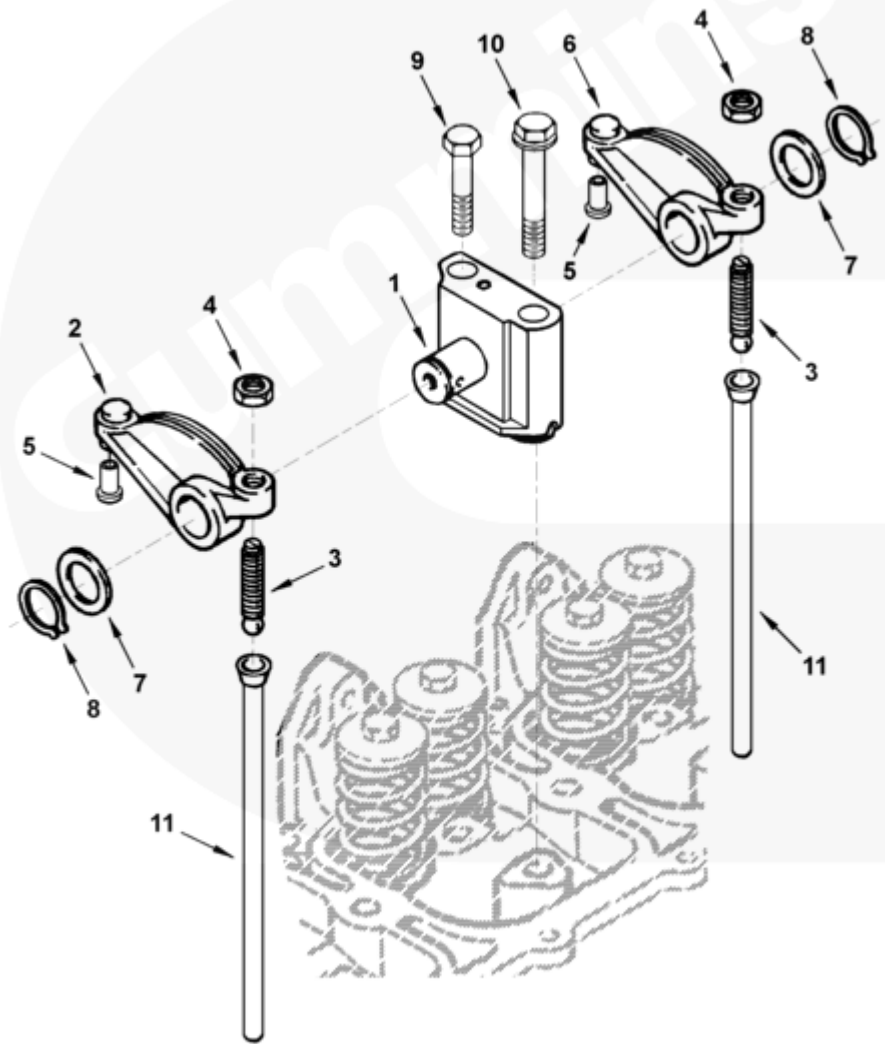

rh950ga

SMALL | MEDIUM | LARGE

Cart	Ref No	Part Number	Part Description	Required	Remarks
View My Cart					
		<a href="#">BP9710-04</a>	Rocker Levers		<a href="#">Rocker Lever...(More)</a>
					Engine Family: B Series
					Cylinders: 6
					P/N 3910815 can be used in
					place of 3939420.
<input type="checkbox"/>		<a href="#">3922488</a>	Rocker Lever Shaft	6	
<input type="checkbox"/>	1	<a href="#">3911423</a>	Rocker Lever Support	1	
		<a href="#">3922487</a>	Rocker Lever Shaft	1	
	2	<a href="#">3910811</a>	Rocker Lever	6	Intake